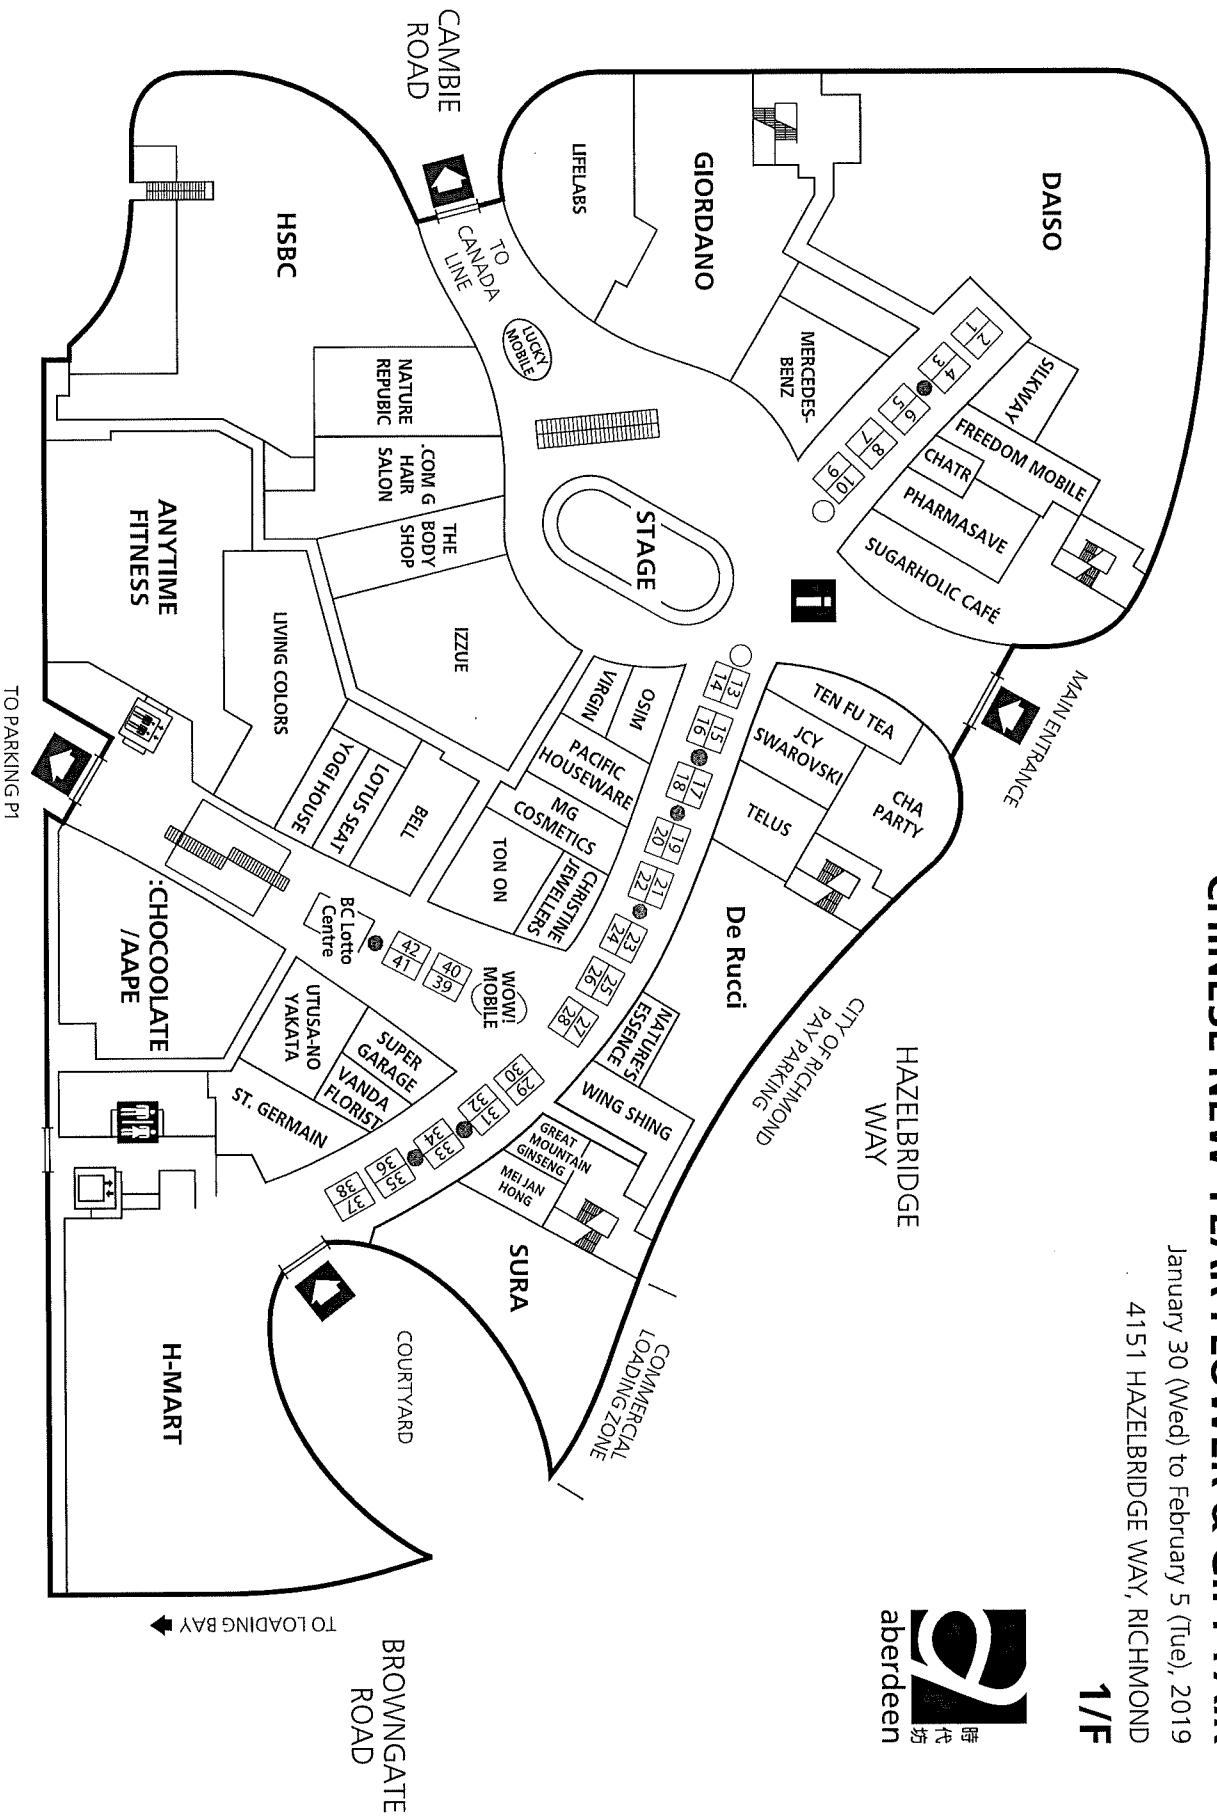

# ABERDEEN CENTRE CHINESE NEW YEAR FLOWER & GIFT FAIR

January 30 (Wed) to February 5 (Tue), 2019  
4151 HAZELBRIDGE WAY, RICHMOND

1/F

# ABERDEEN CENTRE CHINESE NEW YEAR FLOWER & GIFT FAIR

January 30 (Wed) to February 5 (Tue), 2019  
4151 HAZELBRIDGE WAY, RICHMOND

**2/F**

# ABERDEEN CENTRE CHINESE NEW YEAR FLOWER & GIFT FAIR

January 30 (Wed) to February 5 (Tue), 2019  
4151 HAZELBRIDGE WAY, RICHMOND

**3/F**