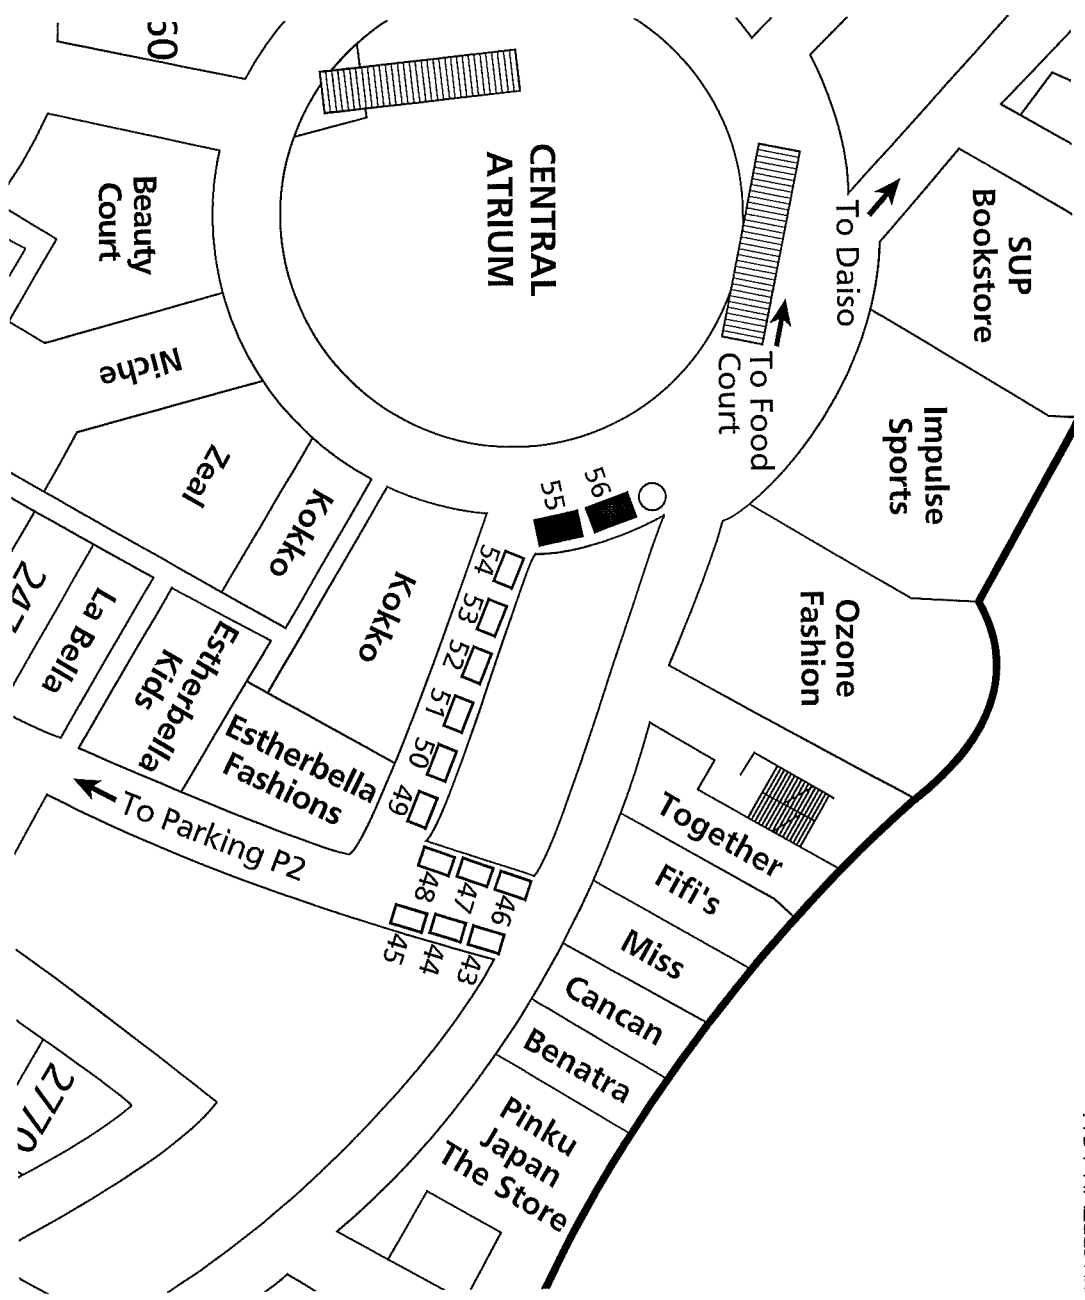

# ABERDEEN CENTRE CHINESE NEW YEAR FLOWER & GIFT FAIR

January 30 (Wed) to February 5 (Tue), 2019  
4151 HAZELBRIDGE WAY, RICHMOND

1/F

# ABERDEEN CENTRE CHINESE NEW YEAR FLOWER & GIFT FAIR

January 30 (Wed) to February 5 (Tue), 2019  
4151 HAZELBRIDGE WAY, RICHMOND

**2/F**

# ABERDEEN CENTRE CHINESE NEW YEAR FLOWER & GIFT FAIR

January 30 (Wed) to February 5 (Tue), 2019  
4151 HAZELBRIDGE WAY, RICHMOND

**3/F**