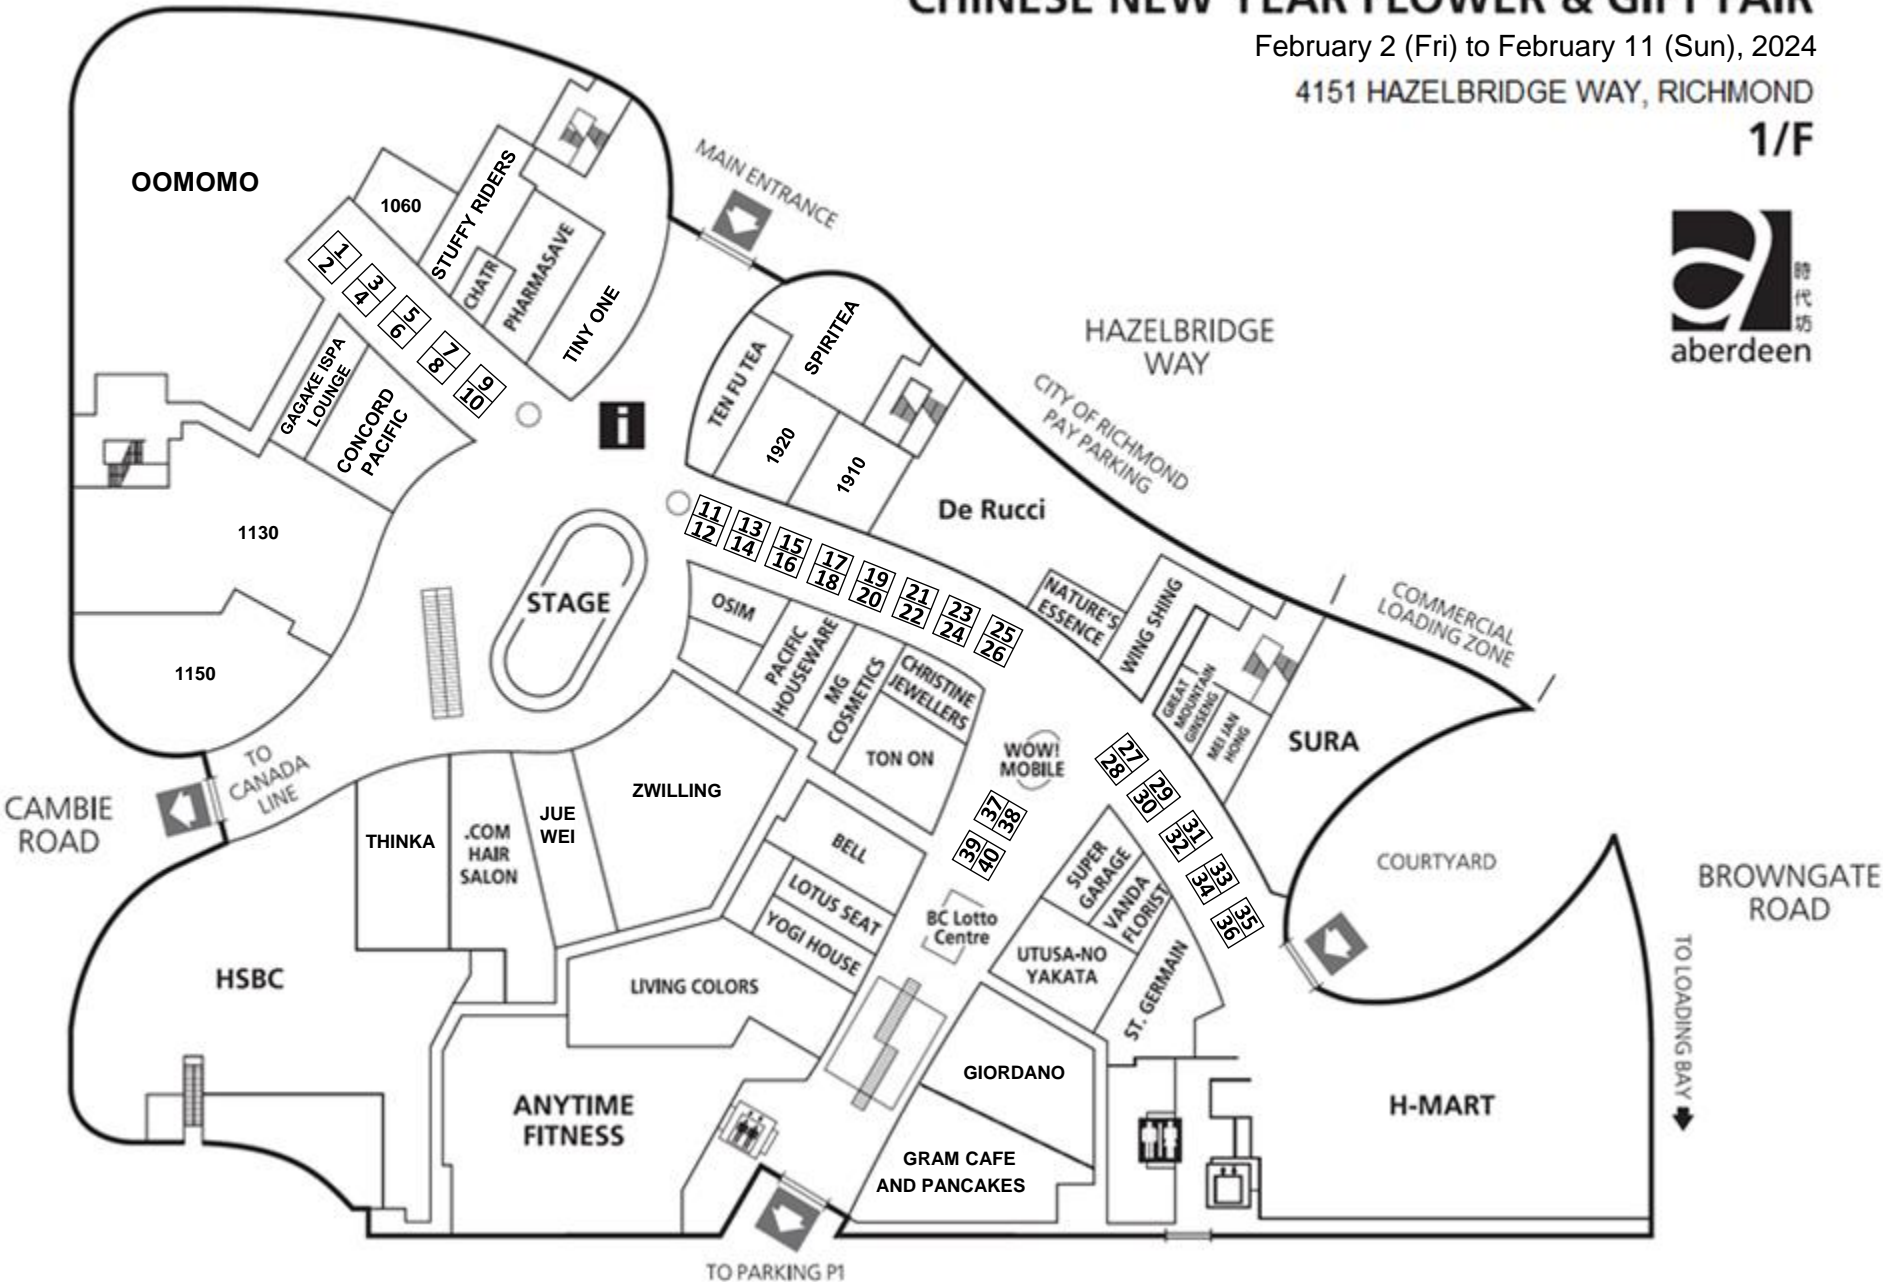

# ABERDEEN CENTRE CHINESE NEW YEAR FLOWER & GIFT FAIR

February 2 (Fri) to February 11 (Sun), 2024

4151 HAZELBRIDGE WAY, RICHMOND

1/F

# ABERDEEN CENTRE CHINESE NEW YEAR FLOWER & GIFT FAIR

February 2 (Fri) to February 11 (Sun), 2024

4151 HAZELBRIDGE WAY, RICHMOND

2/F

# ABERDEEN CENTRE CHINESE NEW YEAR FLOWER & GIFT FAIR

February 2 (Fri) to February 11 (Sun), 2024

4151 HAZELBRIDGE WAY, RICHMOND

3/F

FAIRCHILD TV

Yeehoo

ROTAI

Showcase Pianos

67

66

65

64

63

62

61

60