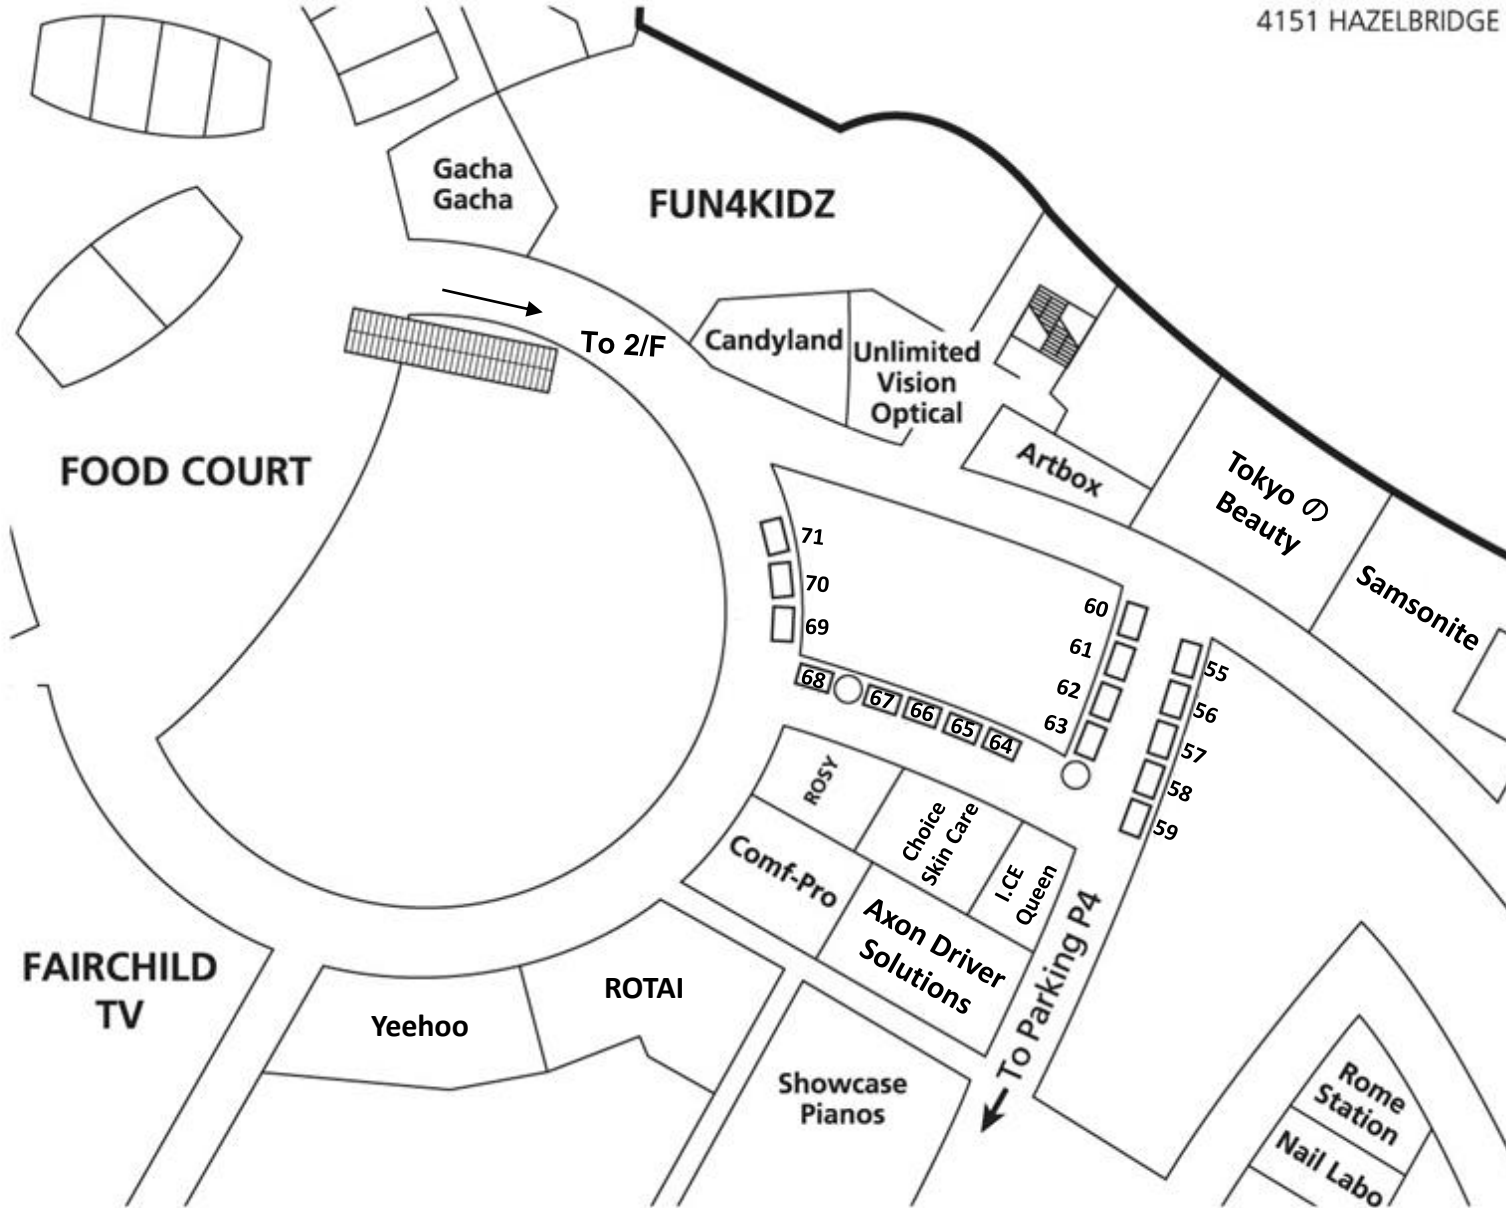

# ABERDEEN CENTRE CHINESE NEW YEAR FLOWER & GIFT FAIR

February 2 (Fri) to February 11 (Sun), 2024

4151 HAZELBRIDGE WAY, RICHMOND

1/F

# ABERDEEN CENTRE CHINESE NEW YEAR FLOWER & GIFT FAIR

February 2 (Fri) to February 11 (Sun), 2024

4151 HAZELBRIDGE WAY, RICHMOND

2/F

# ABERDEEN CENTRE CHINESE NEW YEAR FLOWER & GIFT FAIR

February 2 (Fri) to February 11 (Sun), 2024

4151 HAZELBRIDGE WAY, RICHMOND

3/F

FAIRCHILD TV

Yeehoo

ROTAI

Showcase Pianos

67

66

65

64

63

62

61

60