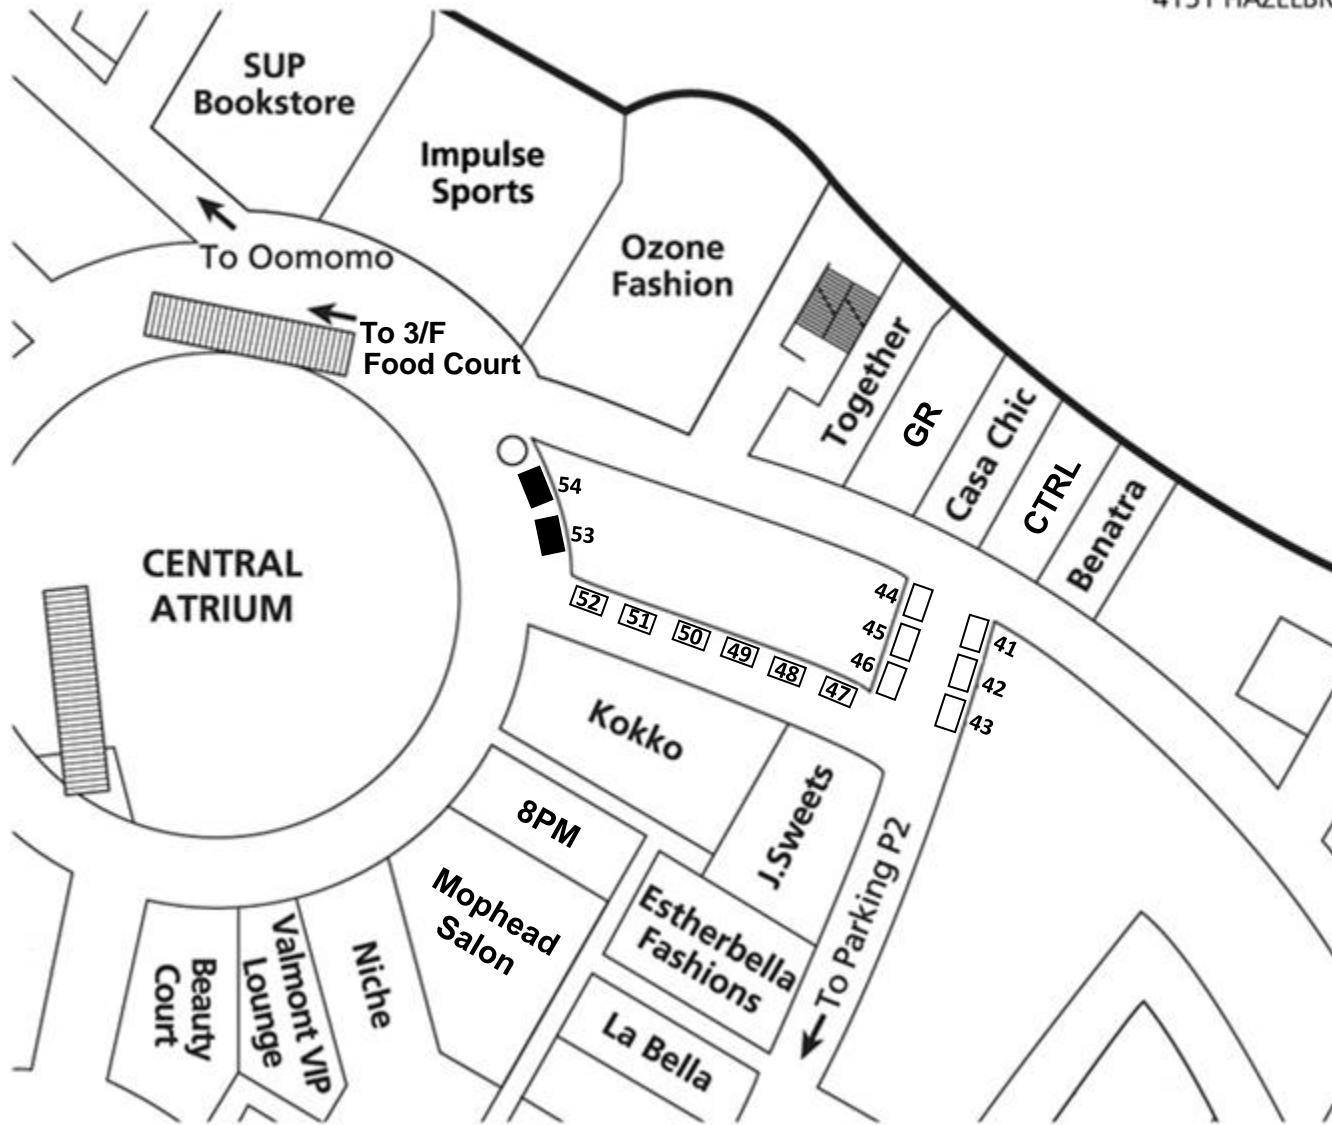

# ABERDEEN CENTRE CHINESE NEW YEAR FLOWER & GIFT FAIR

February 2 (Fri) to February 11 (Sun), 2024

4151 HAZELBRIDGE WAY, RICHMOND

1/F

# ABERDEEN CENTRE CHINESE NEW YEAR FLOWER & GIFT FAIR

February 2 (Fri) to February 11 (Sun), 2024

4151 HAZELBRIDGE WAY, RICHMOND

2/F

# ABERDEEN CENTRE CHINESE NEW YEAR FLOWER & GIFT FAIR

February 2 (Fri) to February 11 (Sun), 2024

4151 HAZELBRIDGE WAY, RICHMOND

3/F

FAIRCHILD TV

Yeehoo

ROTAI

Showcase Pianos

Unlimited Vision Optical

Artbox

Tokyo の Beauty

Samsonite

FOOD COURT

To 2/F

To Parking P4

Rome Station